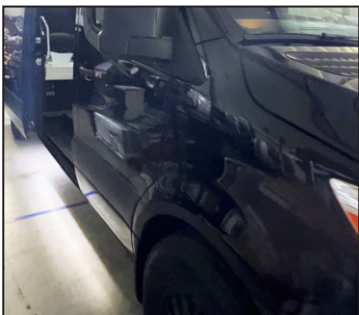

Power Package

- 5000W lithium power
- Ceiling LED lighting
- Floor LED lighting
- Exterior accent lighting

Exterior Accent Lighting