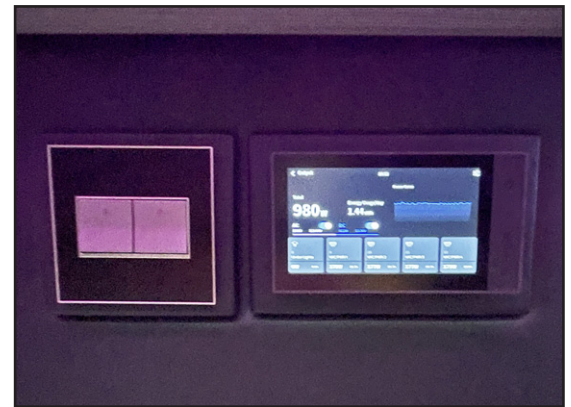

Touch Screen Power Controller