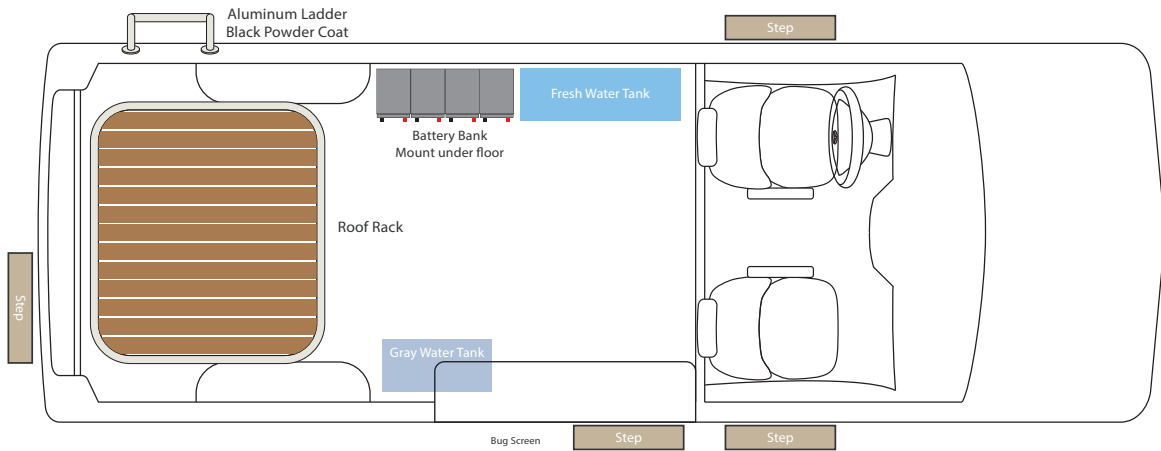

Hunting and Fishing Conversion • Mercedes-Benz Sprinter 144 4x4