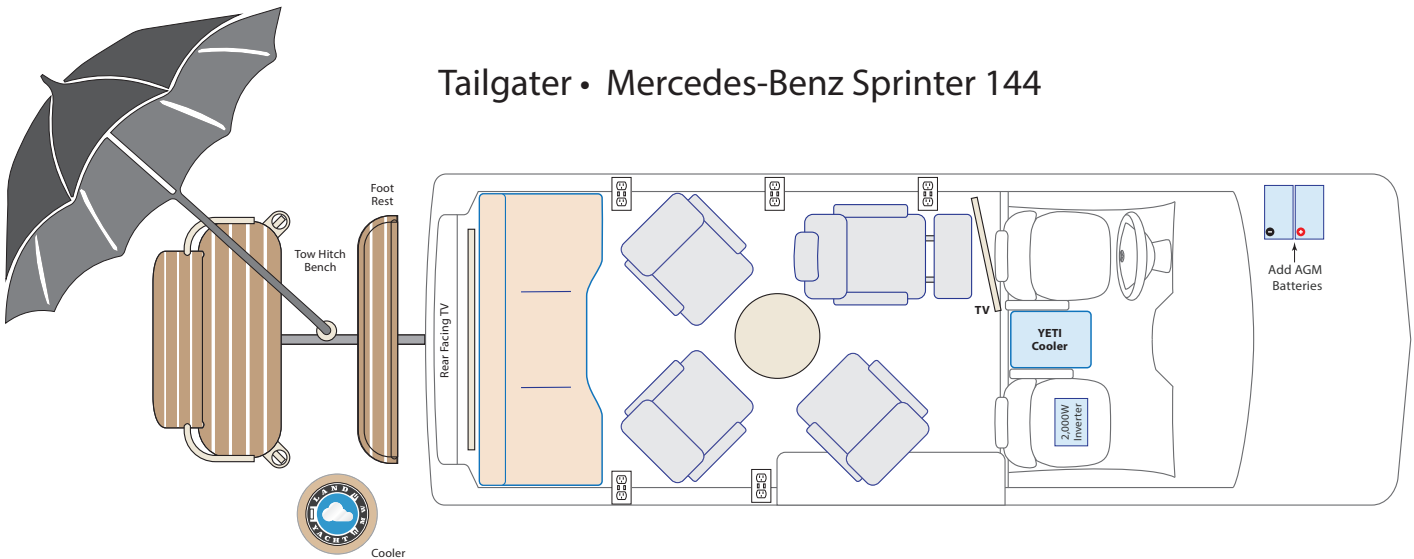

Minimalist • Mercedes-Benz Sprinter 170

Extended Roof Deck

Handicap Family Transporter • Mercedes-Benz Sprinter 170

Minimalist • Mercedes-Benz Sprinter 170 EXT

Tailgater • Mercedes-Benz Sprinter 144

Portable Outdoor Wine Bar for Weddings & Events • 1976 Go Tag Along Camper Conversion