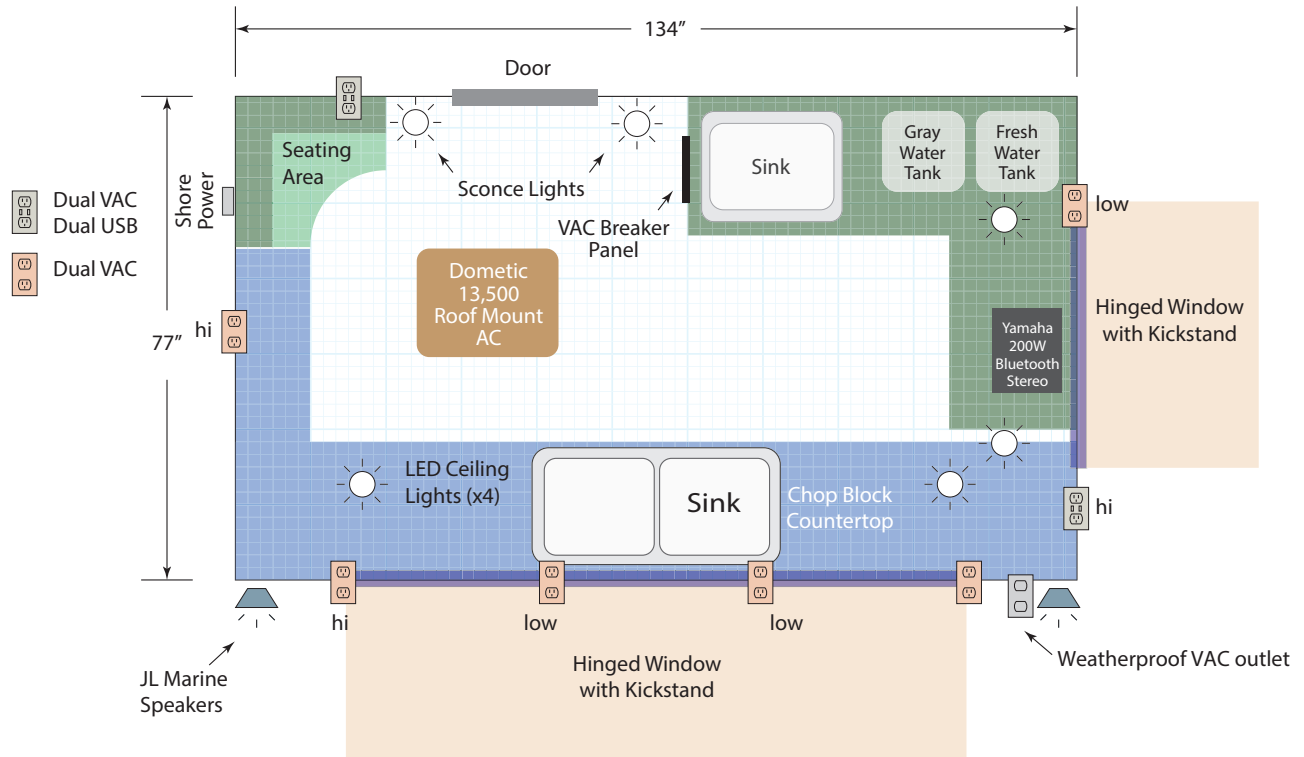

Minimalist • Mercedes-Benz Sprinter 170

Extended Roof Deck

Handicap Family Transporter • Mercedes-Benz Sprinter 170

Minimalist • Mercedes-Benz Sprinter 170 EXT

Tailgater • Mercedes-Benz Sprinter 144

Portable Outdoor Wine Bar for Weddings & Events • 1976 Go Tag Along Camper Conversion