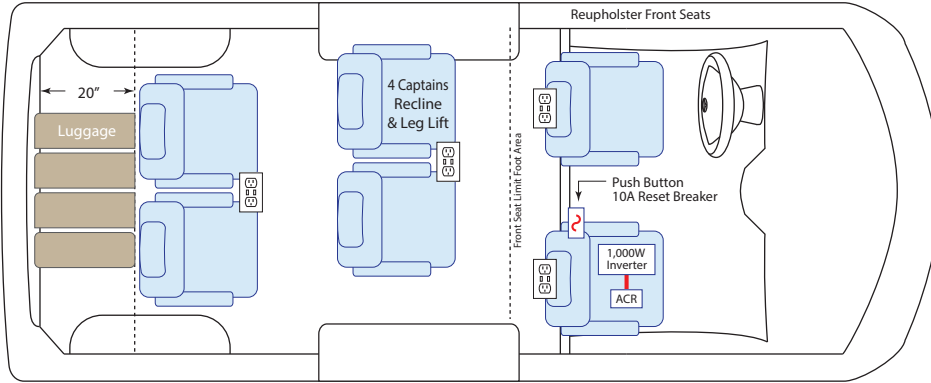

Ground Transportation • Mercedes-Benz Metris