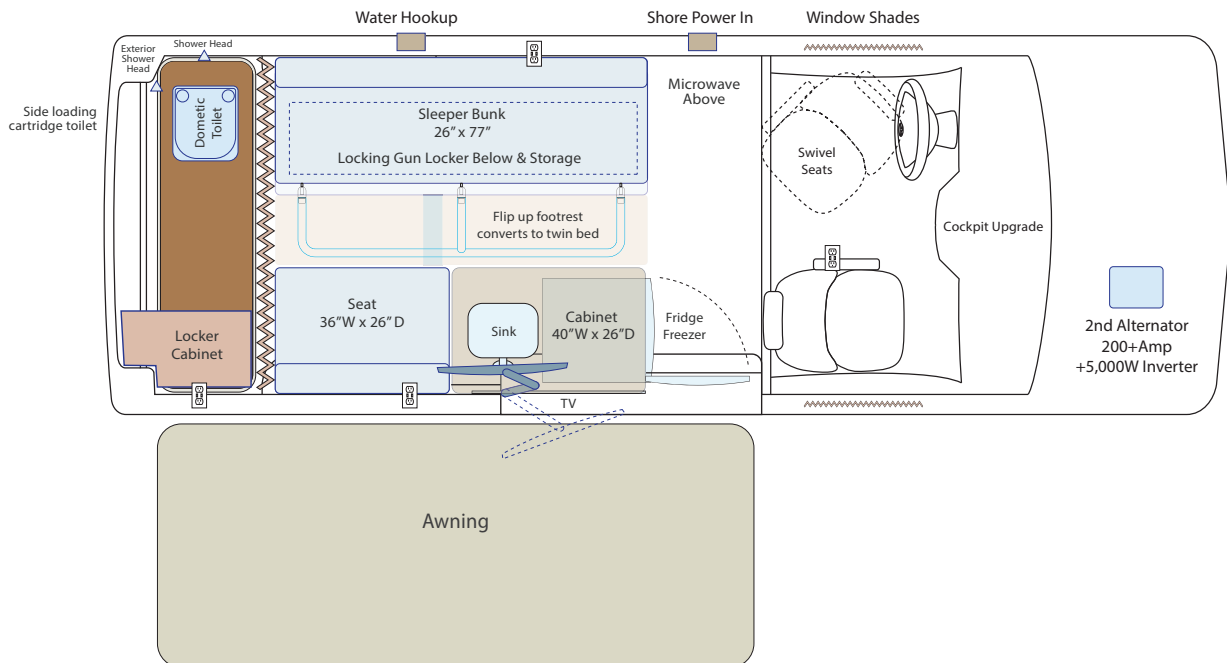

Hunting and Fishing Conversion • Mercedes-Benz Sprinter 144 4x4