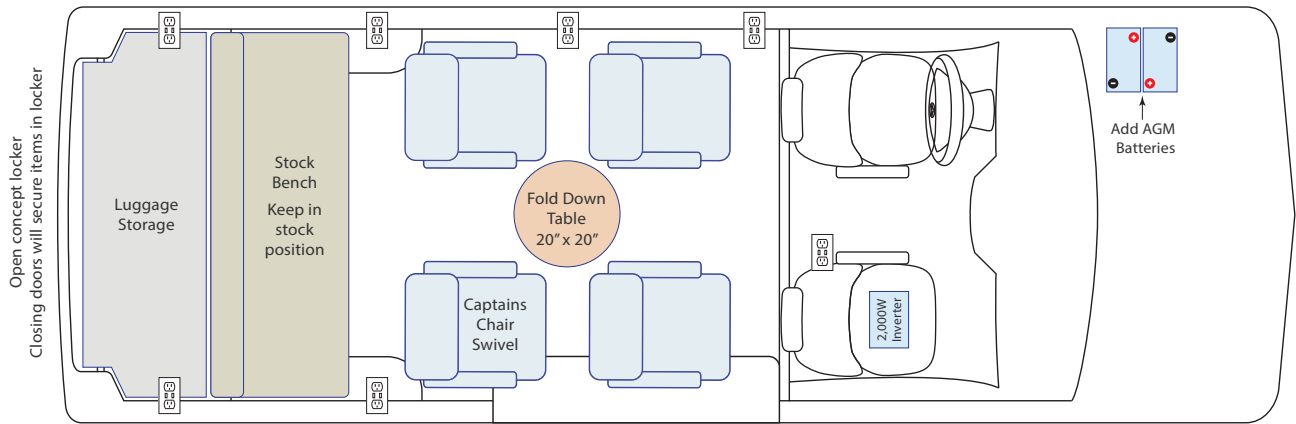

Tennis Player • Mercedes-Benz Sprinter 144