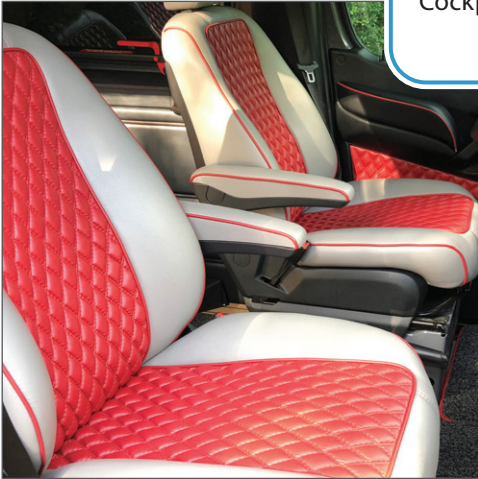

Custom cup holders

Attention to detail is a Land Yacht trademark.

Other Features

- Ceramic window tint
- Insulation package
- Custom cup holders
- Wool carpeting

Wool carpeting

Cockpit upgrade package is a Land Yacht classic.